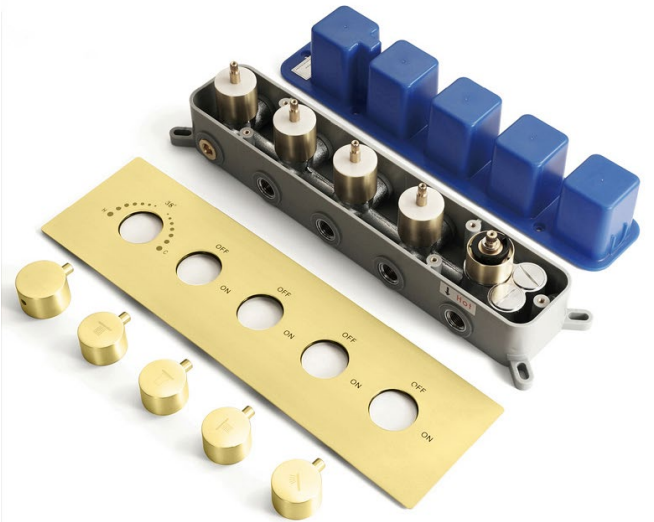

POLISHED GOLD THERMOSTATIC PHONE CONTROLLED LED MUSICAL RECESSED CEILING MOUNT MIST WATERFALL RAINFALL SHOWER SYSTEM WITH HAND SHOWER SPECIFICATIONS

Shower Head

Shower Head 3 Functions: Waterfall, Rainfall & Mist

Shower head size: 20 x 20 inch

Each function can run all together and separately

Music and LED light work by electronic

All Metal Material: Solid Brass; Stainless Steel (top showerhead, hose)

Shower Head Mounting: Flush on ceiling

WiFi
Built-in WIFI
Phone control color

Color software App install instruction
download name: Smart Life

Product shown is only for installation display purpose

304 Stainless Steel

Speaker x 2 [500x500mm]

Mist x 4

Unit: mm
Thread G1/2

All Function can be used at the same time.

38°C
Thermostatic Control

Main body
Brass casting body

Embedded Depth: 60mm

Product shown is only for installation display purpose

Hand Shower