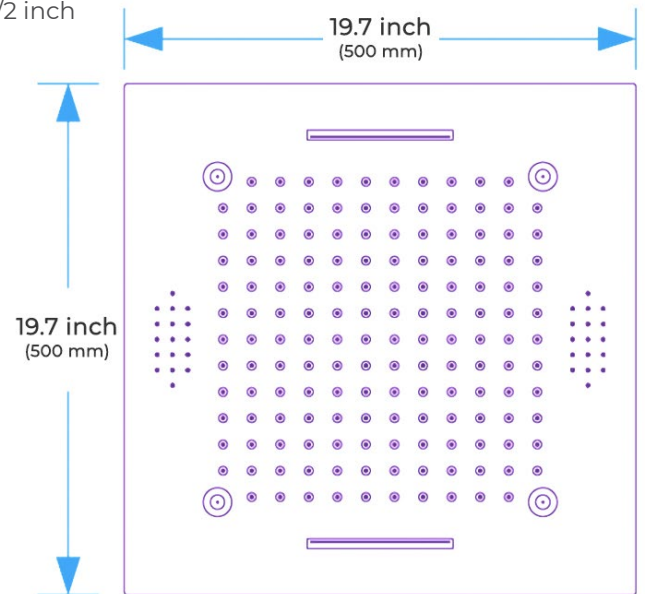

Product shown is only for installation display purpose

304 Stainless Steel

Speaker x 2 [500x500mm]

Mist x 4

Waterfall x 2

Rainfall

Water Pressure: 0.3-0.5MPA
Shower Flow Rate: 9-25L/min