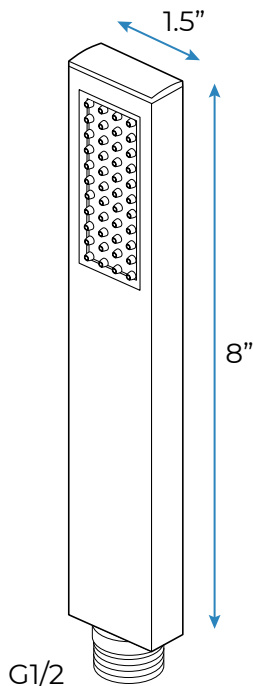

Shower head size: 20 x 20 inch

Each function can run all together and separately

Music and LED light work by electronic

All Metal Material: Solid Brass; Stainless Steel (top showerhead, hose)

Shower Head Mounting: Flush on ceiling

Hand Spray Hose: 59 inch

Water flow: 2.5 GPM ~ 5.5 GPM

Water pressure: 0.3 MPA ~ 1 MPA

Water pipe lines: 3/4 inch water pipes for the hot and cold water mixer inlet, the others are 1/2 inch

Kinds of color **64**
temperature adjustable

Waterfall x 2

Rainfall

Water Pressure: 0.3-0.5MPA
Shower Flow Rate: 9-25L/min

All dimensions and specifications are nominal and may vary. Use actual products for accuracy in critical situations.

Shower Mixer

Unit: mm
Thread G1/2

All Function can be used at the same time.

38°C
Thermostatic Control

Main body
Brass casting body

Embedded Depth: 60mm

Product shown is only for installation display purpose

Hand Shower