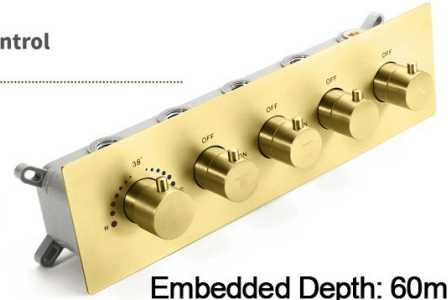

Shower head size: 20 x 20 inch

Each function can run all together and separately

Music and LED light work by electronic

All Metal Material: Solid Brass; Stainless Steel (top showerhead, hose)

Shower Head Mounting: Flush on ceiling

WiFi
Built-in WIFI
Phone control color

Color software App install instruction
download name: Smart Life

Product shown is only for installation display purpose

304 Stainless Steel

Speaker x 2 [500x500mm]

Mist x 4

Waterfall x 2

Rainfall

Water Pressure: 0.3-0.5MPA
Shower Flow Rate: 9-25L/min

All dimensions and specifications are nominal and may vary. Use actual products for accuracy in critical situations.

Shower Mixer

Unit: mm
Thread G1/2

All Function can be used at the same time.

38°C
Thermostatic Control

Main body
Brass casting body

Embedded Depth: 60mm

Product shown is only for installation display purpose

Hand Shower