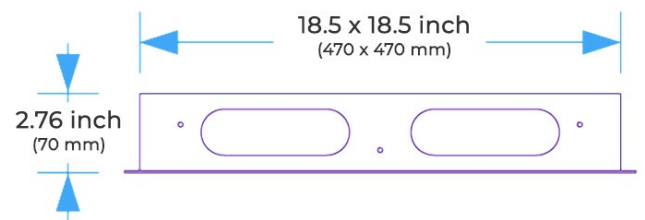

Product shown is only for installation display purpose

304 Stainless Steel

Speaker x 2 [500x500mm]

Mist x 4

Waterfall x 2

Rainfall

Water Pressure: 0.3-0.5MPA
Shower Flow Rate: 9-25L/min