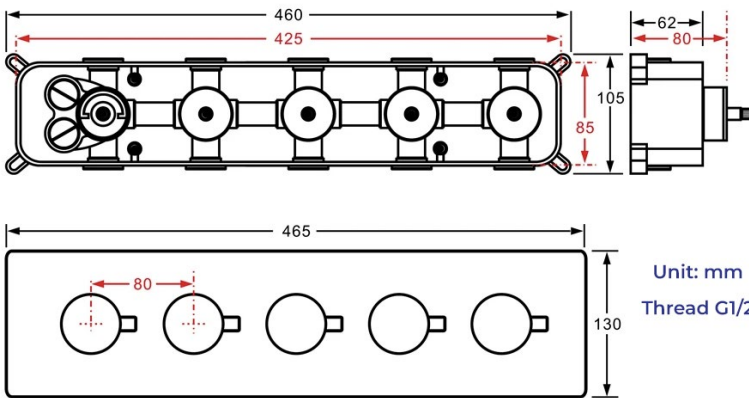

Shower head size: 20 x 20 inch

Each function can run all together and separately

Music and LED light work by electronic

All Metal Material: Solid Brass; Stainless Steel (top showerhead, hose)

Shower Head Mounting: Flush on ceiling

Hand Spray Hose: 59 inch

Water flow: 2.5 GPM ~ 5.5 GPM

Water pressure: 0.3 MPA ~ 1 MPA

Water pipe lines: 3/4 inch water pipes for the hot and cold water mixer inlet, the others are 1/2 inch

Kinds of color **64**
temperature adjustable

Waterfall x 2

Rainfall

Water Pressure: 0.3-0.5MPA
Shower Flow Rate: 9-25L/min

All dimensions and specifications are nominal and may vary. Use actual products for accuracy in critical situations.

Shower Mixer

Unit: mm
Thread G1/2

All Function can be used at the same time.

38°C
Thermostatic Control

Main body
Brass casting body

Embedded Depth: 60mm

Product shown is only for installation display purpose

Hand Shower