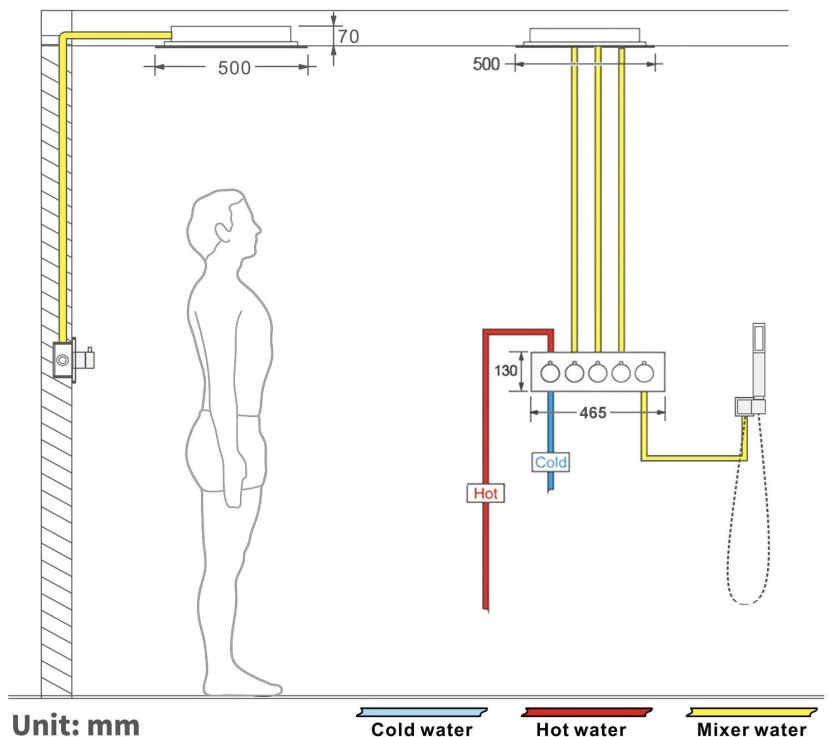

Shower head size: 20 x 20 inch

Each function can run all together and separately

Music and LED light work by electronic

All Metal Material: Solid Brass; Stainless Steel (top showerhead, hose)

Shower Head Mounting: Flush on ceiling

Waterfall x 2

Rainfall

Water Pressure: 0.3-0.5MPA
Shower Flow Rate: 9-25L/min

All dimensions and specifications are nominal and may vary. Use actual products for accuracy in critical situations.

Shower Mixer

Unit: mm
Thread G1/2

All Function can be used at the same time.

38°C
Thermostatic Control

Main body
Brass casting body

Embedded Depth: 60mm

Product shown is only for installation display purpose

Hand Shower

Flow Rate: 2.0 GPM / 7.6 LPM

Shower Mixer Connections

Unit: mm

Cold water Hot water Mixer water