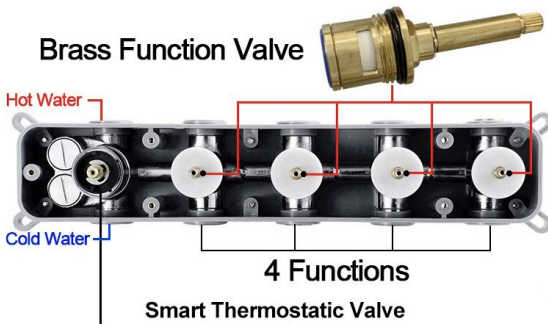

Shower head size: 20 x 20 inch

Each function can run all together and separately

Music and LED light work by electronic

All Metal Material: Solid Brass; Stainless Steel (top showerhead, hose)

Shower Head Mounting: Flush on ceiling

WiFi
Built-in WIFI
Phone control color

Color software App install instruction
download name: Smart Life

Product shown is only for installation display purpose

304 Stainless Steel

Speaker x 2 [500x500mm]

Mist x 4

Waterfall x 2

Rainfall

Water Pressure: 0.3-0.5MPA
Shower Flow Rate: 9-25L/min

All dimensions and specifications are nominal and may vary. Use actual products for accuracy in critical situations.

Shower Mixer

Unit: mm
Thread G1/2

All Function can be used at the same time.

38°C
Thermostatic Control

Main body
Brass casting body

Embedded Depth: 60mm

Product shown is only for installation display purpose

Hand Shower